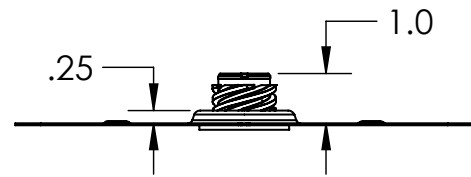

3) Assy, Flashing, Black

Property	Value
Material	Aluminum
Finish	Black