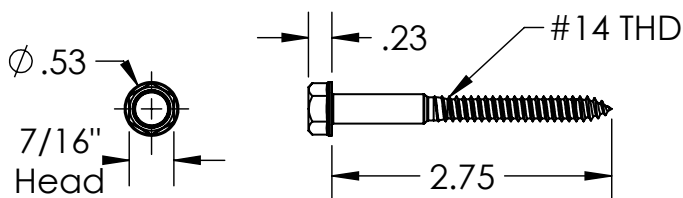

ITEM NO.	DESCRIPTION	QTY. IN KIT
1	BOLT LAG, NO. 14 X 2.75	4
2	WASHER, EPDM BACKED	4
3	ASSY, FLASHING, BLACK	4
4	ASSY, CAP, CONDUIT, BLACK	4
5	ASSY, CLAMP, CONDUIT	4

#### 1) Bolt Lag, No. 14 x 2.75

Property	Value
Material	300 Series Stainless Steel
Finish	Clear