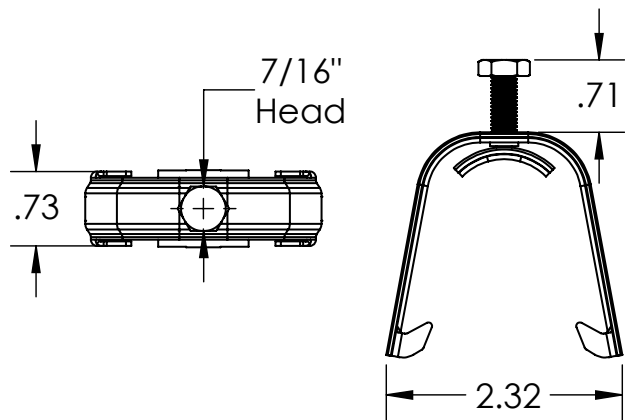

5) Assy, Clamp, Conduit

Property	Value
Material	300 Series Stainless Steel
Finish	Clear