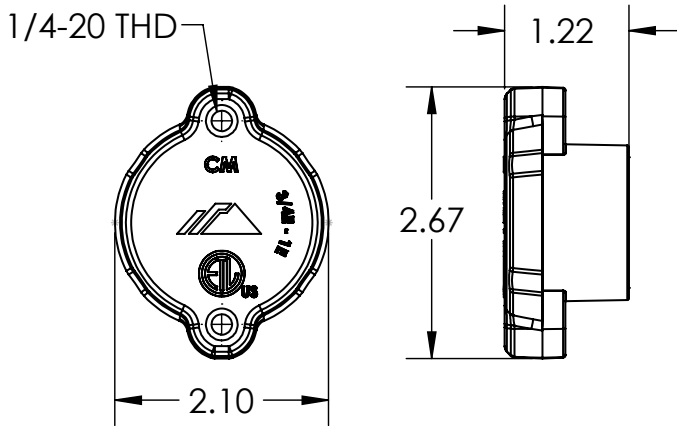

4) Assy, Cap, Conduit, Black

Property	Value
Material	PPE
Finish	Black