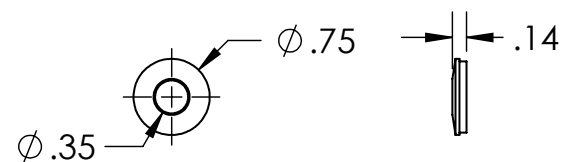

2) Washer, EPDM Backed

Property	Value
Material	EPDM
Finish	Black