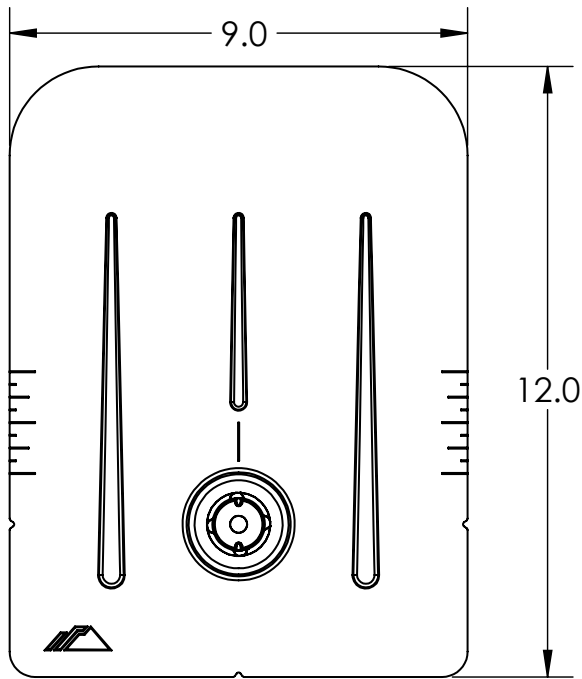

3) Assy, Flashing, Black

Property	Value
Material	Aluminum
Finish	Black